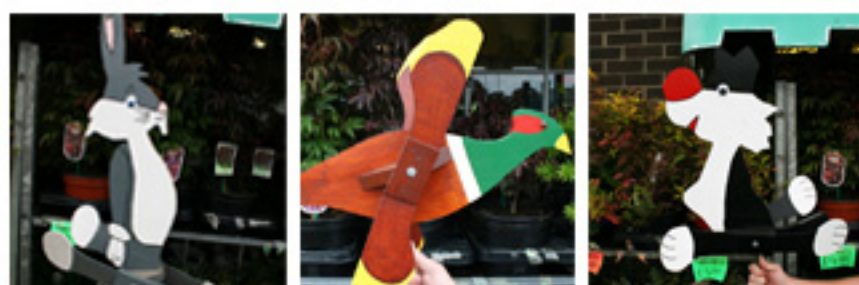

Cartoon Windmills

We have a large selection of cartoon windmills, such as Homer, Bob the Builder and Postman Pat! Below are just some of the cartoon windmills we stock.

£14.95

All windmills come with steel rod for fitting.