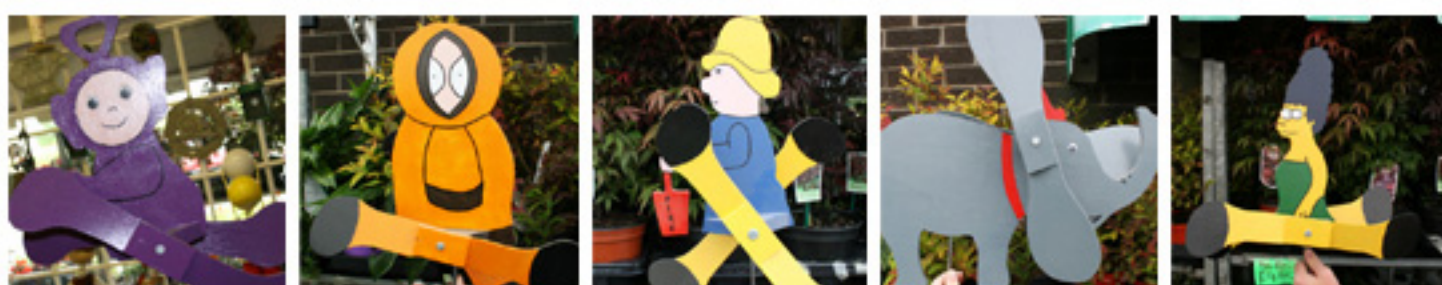

Cartoon Windmills

We have a large selection of cartoon windmills, such as Homer, Bob the Builder and Postman Pat! Below are just some of the cartoon windmills we stock.

£14.95

All windmills come with steel rod for fitting.