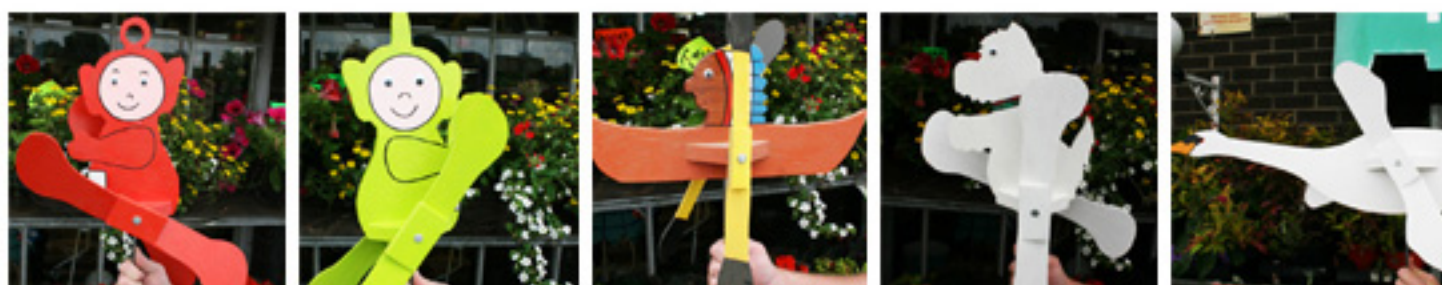

Cartoon Windmills

We have a large selection of cartoon windmills, such as Homer, Bob the Builder and Postman Pat! Below are just some of the cartoon windmills we stock.

£14.95

All windmills come with steel rod for fitting.